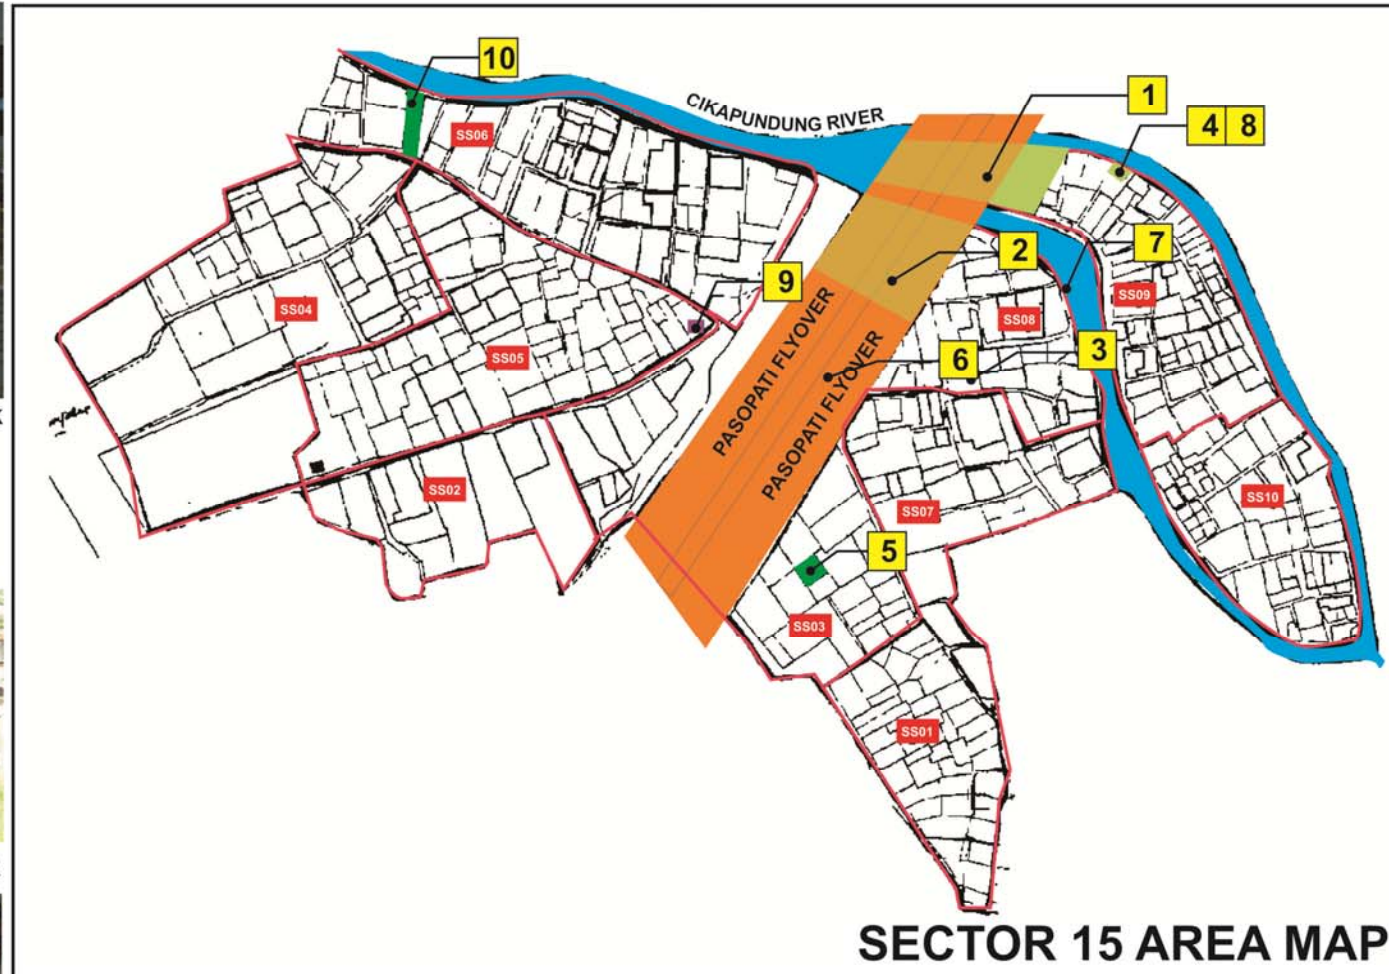

LEGEND

	MAIN ROAD
	SECODARY / NEIGHBORHOOD STREETS
	HIGHWAYS/FLYOVERS
	RIVERS
	OPEN SPACES
	PARKS
	STUDIED AREA
	SUBDISTRICT BOUNDARY
	INTER RS BOUNDARY
	VIEWPOINTS
	RESIDENCIAL SECTOR

BADMINTON COURT

HOUSE TERRACE

ALLEY

PUBLIC INTERNET RENTAL

SECTOR 07 TAMANSARI,
BANDUNG, INDONESIA

Source : Observation, 2012

RIVERSIDE

ALLEY

1 PULOSARI PARK

2 PULOSARI PARK

3 ALLEY

4 SAUNG KUYA GAYA 15

9 ONLINE GAMING

10 PINGPONG COURT

Source : Observation, 2012

5 PINGPONG COURT

6 PARKING LOT

7 RIVERSIDE VIEW