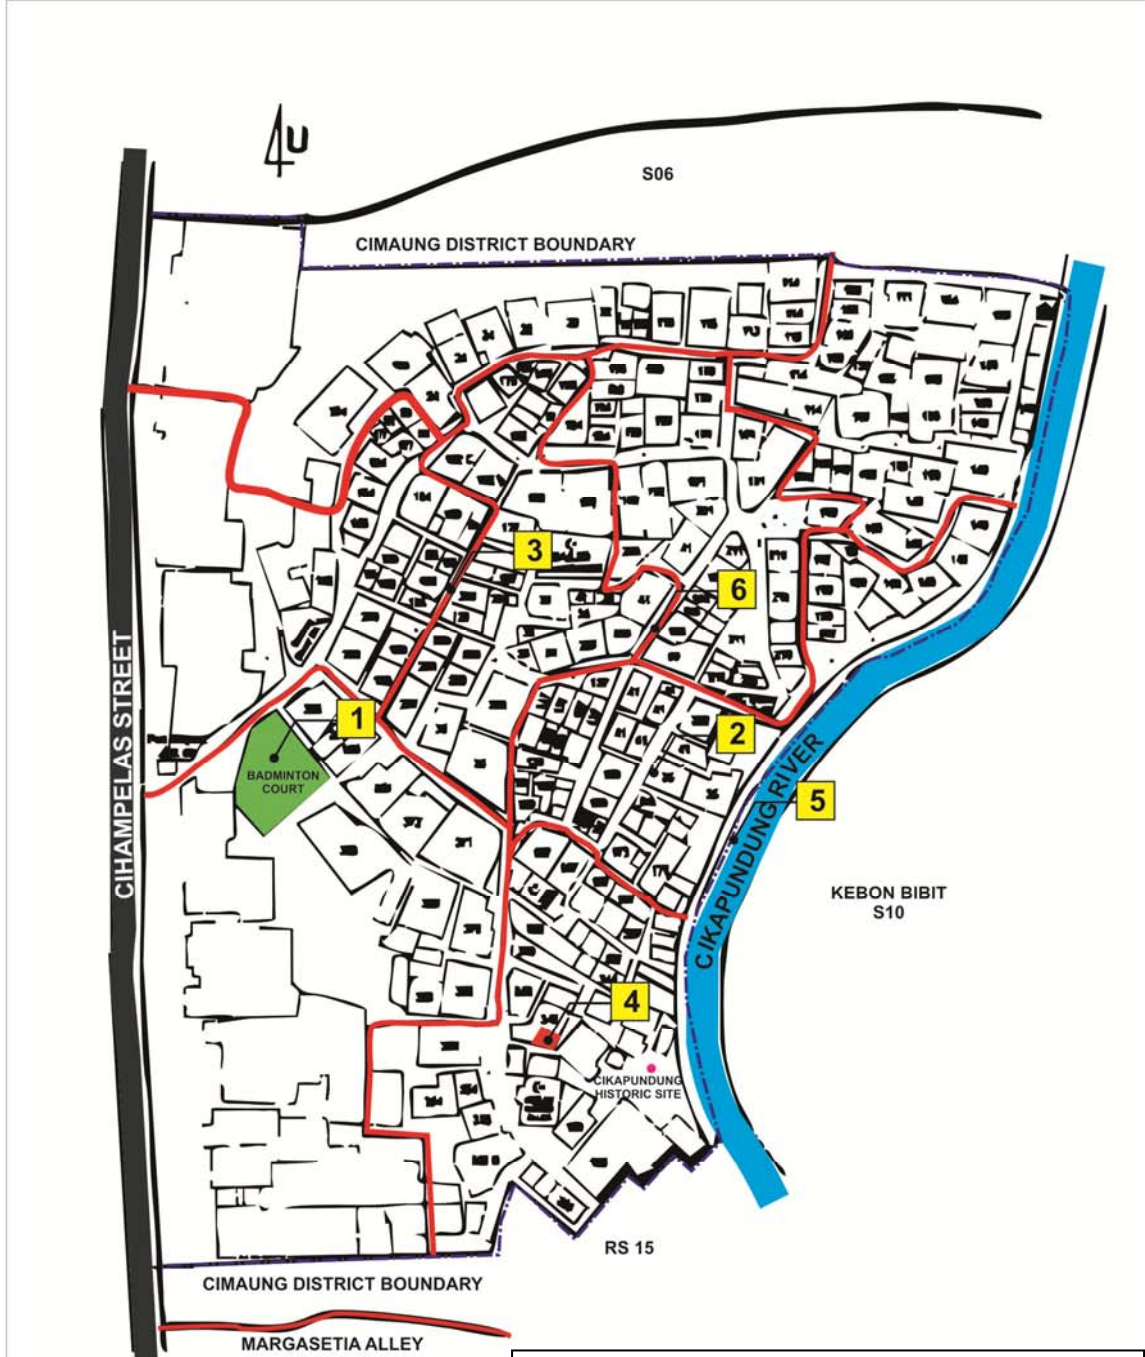

LEGEND

	MAIN ROAD
	SECODARY / NEIGHBORHOOD STREETS
	HIGHWAYS/FLYOVERS
	RIVERS
	OPEN SPACES
	PARKS
	STUDIED AREA
	SUBDISTRICT BOUNDARY
	INTER RS BOUNDARY
	VIEWPOINTS
	RESIDENCIAL SECTOR

BADMINTON COURT

HOUSE TERRACE

ALLEY

PUBLIC INTERNET RENTAL

SECTOR 07 TAMANSARI,
BANDUNG, INDONESIA

Source : Observation, 2012

RIVERSIDE

ALLEY

1 PULOSARI PARK

2 PULOSARI PARK

3 ALLEY

4 SAUNG KUYA GAYA 15

9 ONLINE GAMING

10 PINGPONG COURT

Source : Observation, 2012

5 PINGPONG COURT

6 PARKING LOT

7 RIVERSIDE VIEW

8 SAUNG KUYA GAYA 15