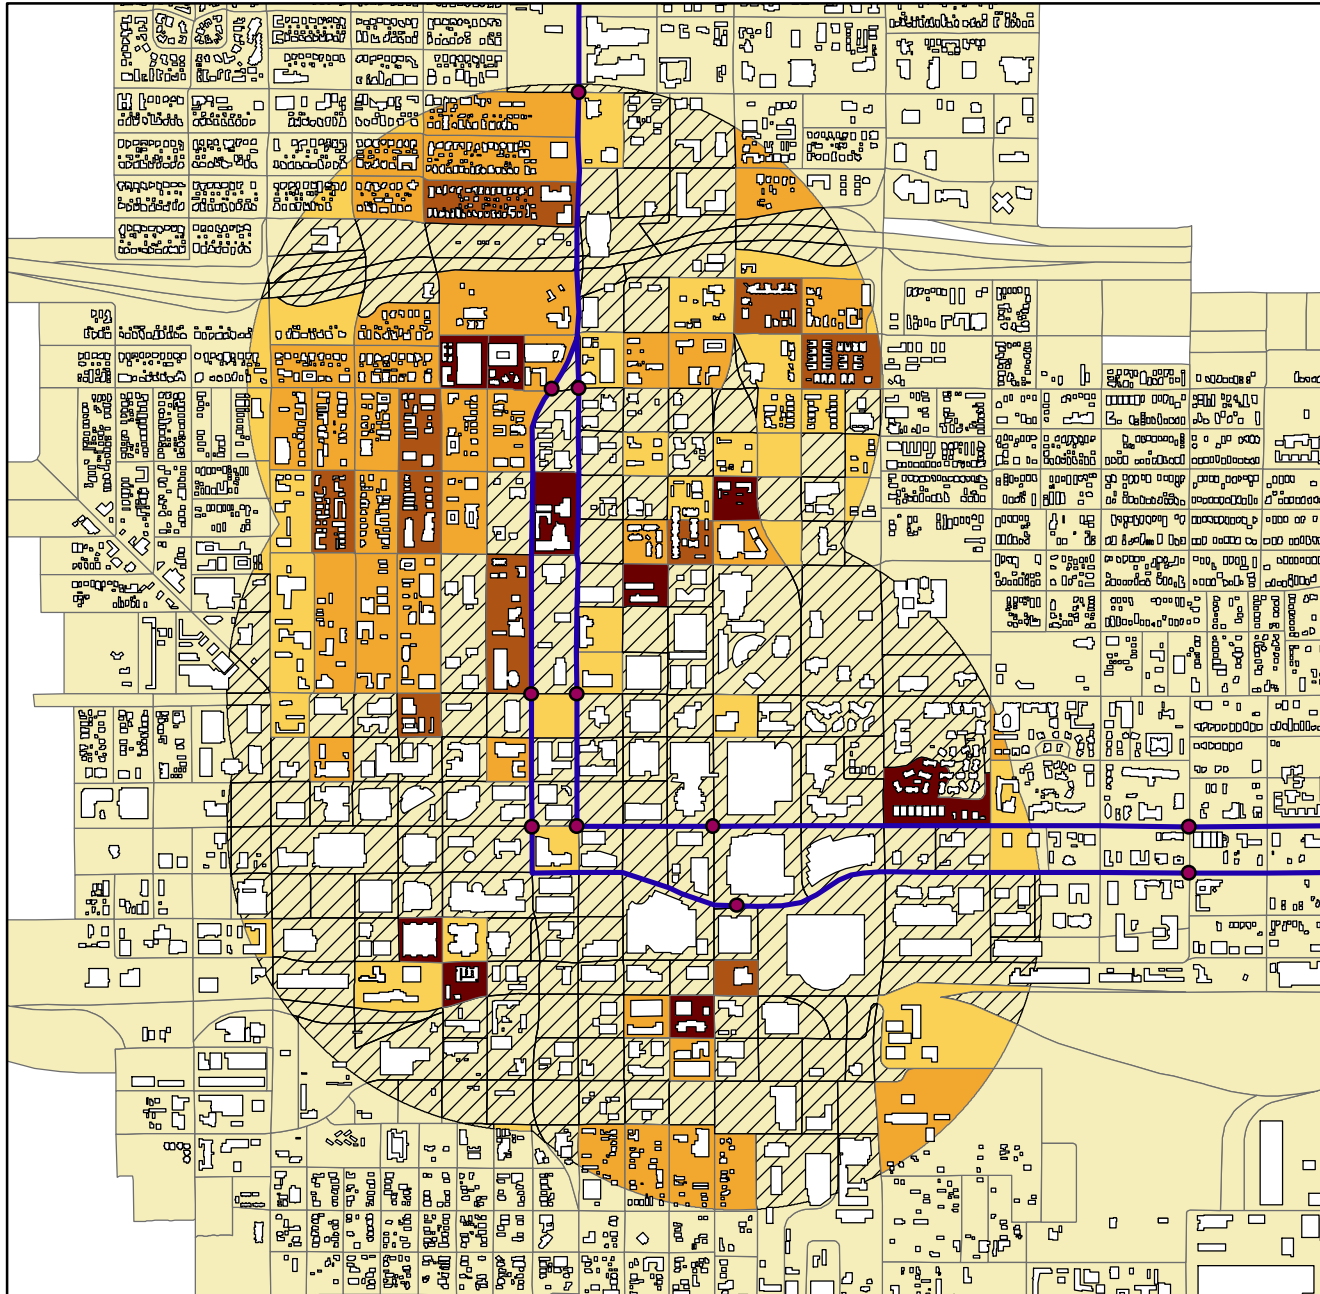

Appendix 3: Density map - Downtown Phoenix

Legend

Population within 0,5 mile radius

-  0
-  1 - 20
-  21 - 100
-  101 - 200
-  201 - 1738
-  Building footprint
-  Light-Rail line
-  Light-Rail stations