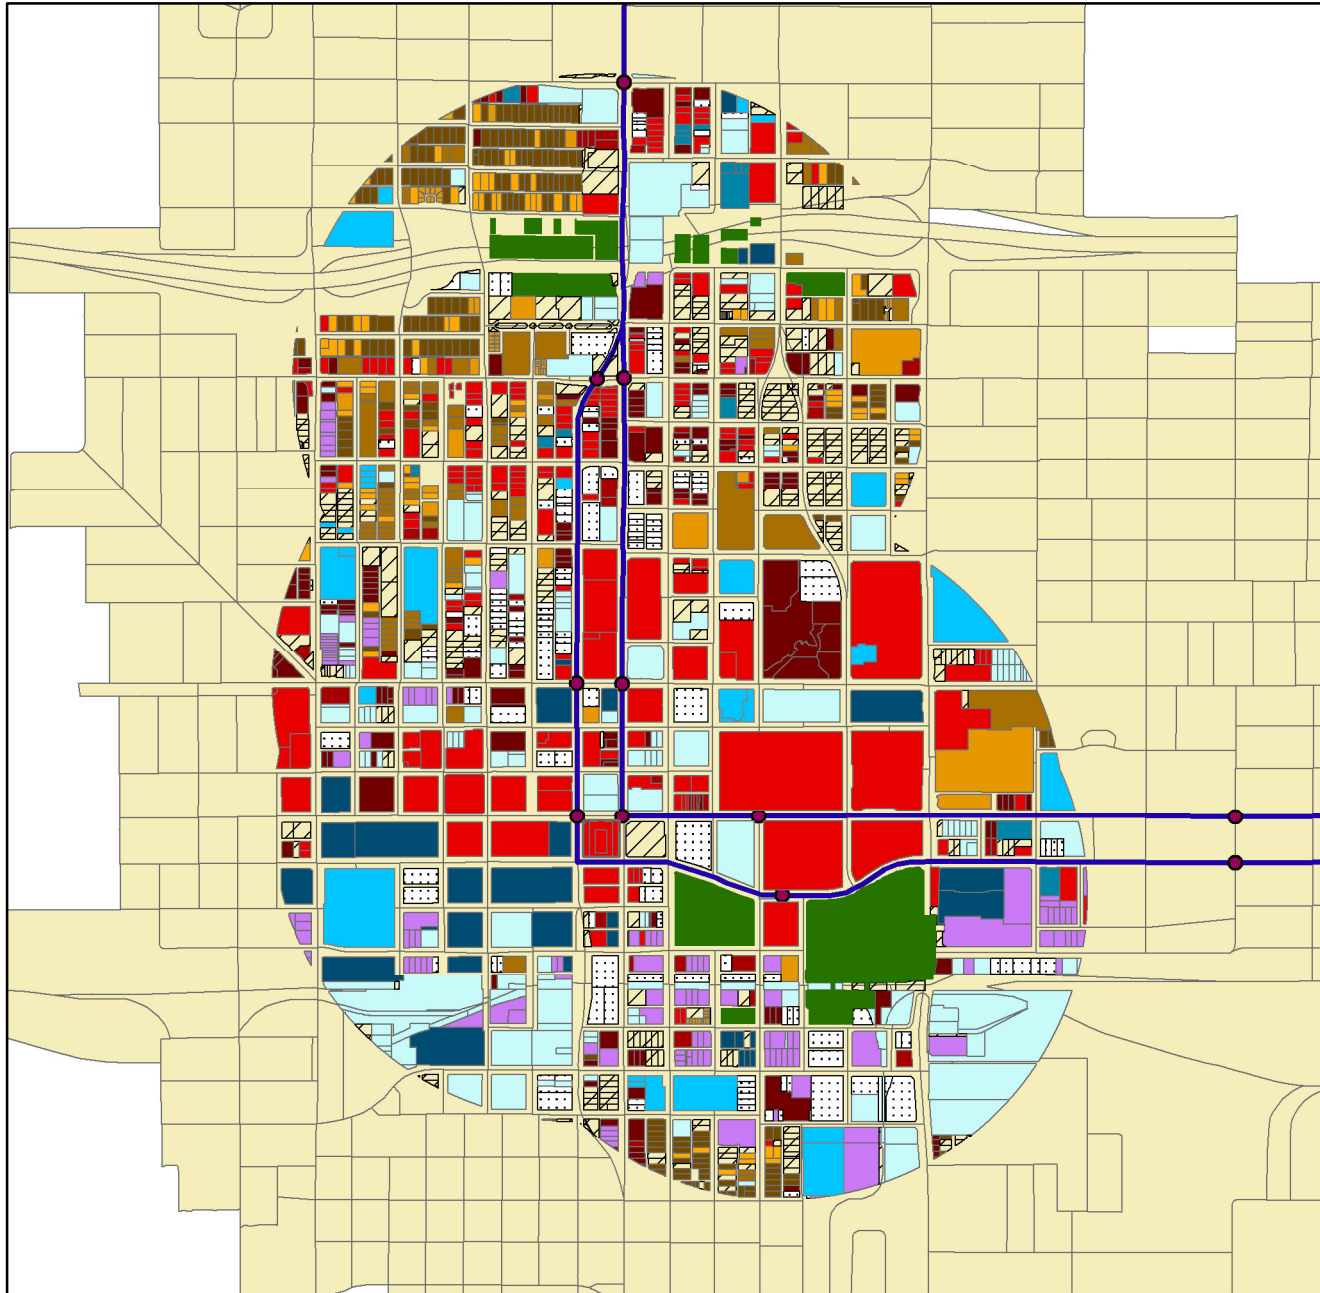

Appendix 4: Land-use map - Downtown Phoenix

Legend

- OTHER
- RES - DU/TRI/FOURPLEX
- RES - CONDOMINIUM
- RES - APARTMENT
- RES - SINGLE FAMILY
- COMM - OFFICE
- COMM - RESTAURANT/BAR
- COMM - RETAIL
- GOVERNMENT
- MEDICAL
- SCHOOL
- VEHICLE PARKING
- WAREHOUSE
- OPEN SPACE - PARK
- VACANT
- Light-Rail line
- Light-Rail stations